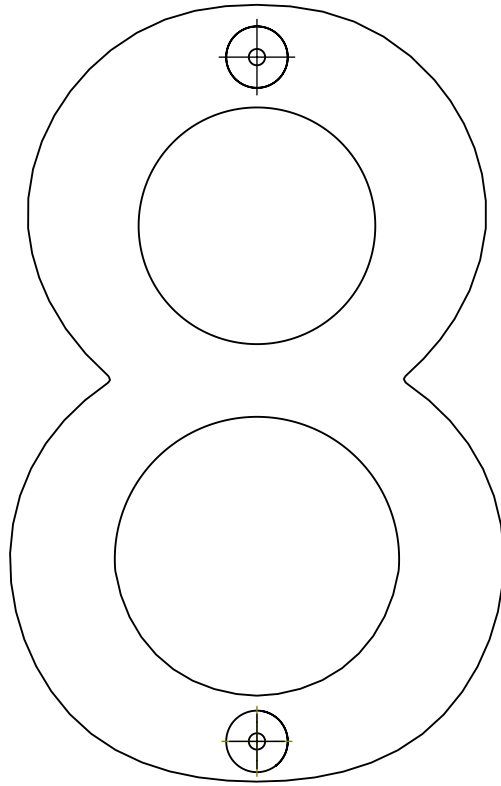

4" House Number Mounting Template

1. Print "Actual Size" or "Scale: 100%".

Do not scale PDF or image size to maintain correct proportions.

2. The number outline may not perfectly match the physical parts since the parts are manually polished.

3. Cross hairs represent center of holes

4" House Number Mounting Template

1. Print "Actual Size" or "Scale: 100%".

Do not scale PDF or image size to maintain correct proportions.

2. The number outline may not perfectly match the physical parts since the parts are manually polished.