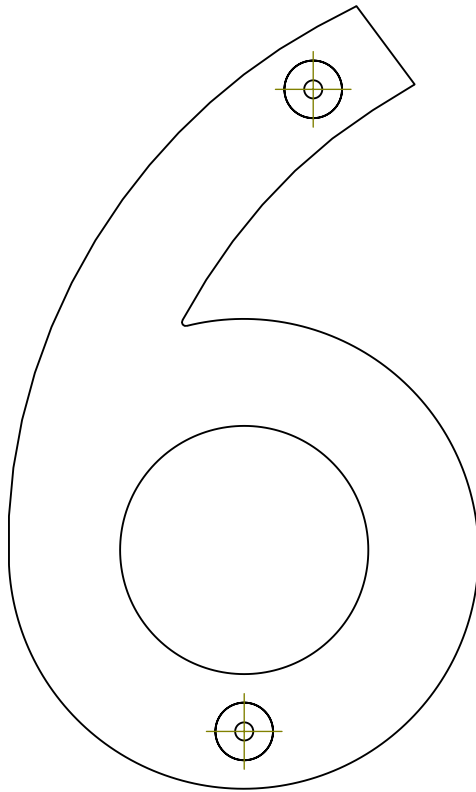

4" House Number Mounting Template

1. Print "Actual Size" or "Scale: 100%".

Do not scale PDF or image size to maintain correct proportions.

2. The number outline may not perfectly match the physical parts since the parts are manually polished.

3. Cross hairs represent center of holes

4" House Number Mounting Template

1. Print "Actual Size" or "Scale: 100%".

Do not scale PDF or image size to maintain correct proportions.

2. The number outline may not perfectly match the physical parts since the parts are manually polished.